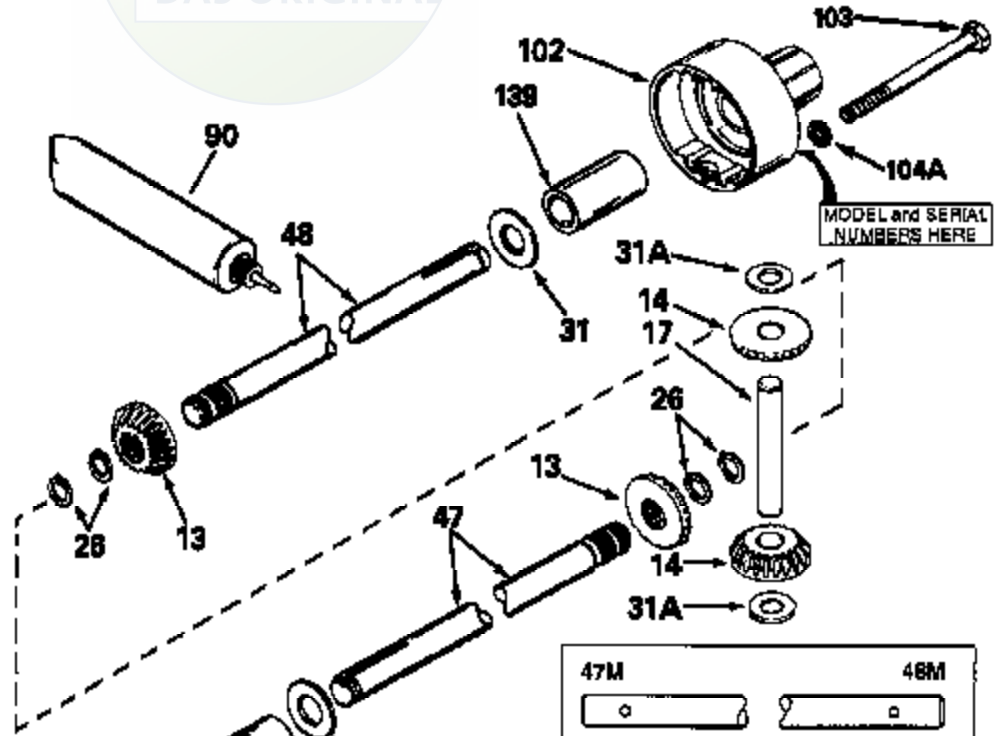

# JOIST

SICHER IST DAS:  
DAS ORIGINAL

47	48
47A	48A
47B	48B
47C	48C
47D	48D
47E	48E
47H	48H
47L	48L

47M	48M
47P	48P
47R	48R
47V	48V
47W	48W
47X	48X

MODEL and SERIAL  
NUMBERS HERE

MODEL and SERIAL  
NUMBERS HERE

Ref #	Part Number	Qty	Description
13	778067		Gear, Bevel (16 teeth)
14	778068		Gear, Pinion (16 teeth)
17	786040		Pin, Drive
26	792018		Ring, Retaining
31	780001		Washer (3/4" ID x 1-1/2" OD x 1/16" t hick)
31A	780096		Washer, Thrust
47B	774249		Axle (18" long)
48B	774249		Axle (18" long)
82	786043		Sprocket. No Teeth 54. O.D. 8.823
82	786051		Sprocket. No Teeth 60. O.D. 9.841
82	786070		Sprocket. No Teeth 48. O.D. 7.920
82	786041A		Sprocket. No Teeth 45. O.D. 7.389
82	786042		Sprocket. No Teeth 40. O.D. 6.650
90	788067B	100-133 Peerless	Grease (32 oz. bottle Bentonite greas e)
101	774073		Differential Carrier Hsg (Incl. 137)
102	774073		Differential Carrier Hsg (Incl. 139)
103	792041		Screw, 5/16-18 x 3-3/4"
104A	792061		Washer, Flat, 5/16"
104	792042		Nut, Lock, 5/16-18 (Use as required)
137	780077		Bushing (3/4" ID x 1-1/16" OD x 2-1/1 6" long)
139	780077		Bushing (3/4 ID x 1-1/16" OD x 2-1/16 " long)